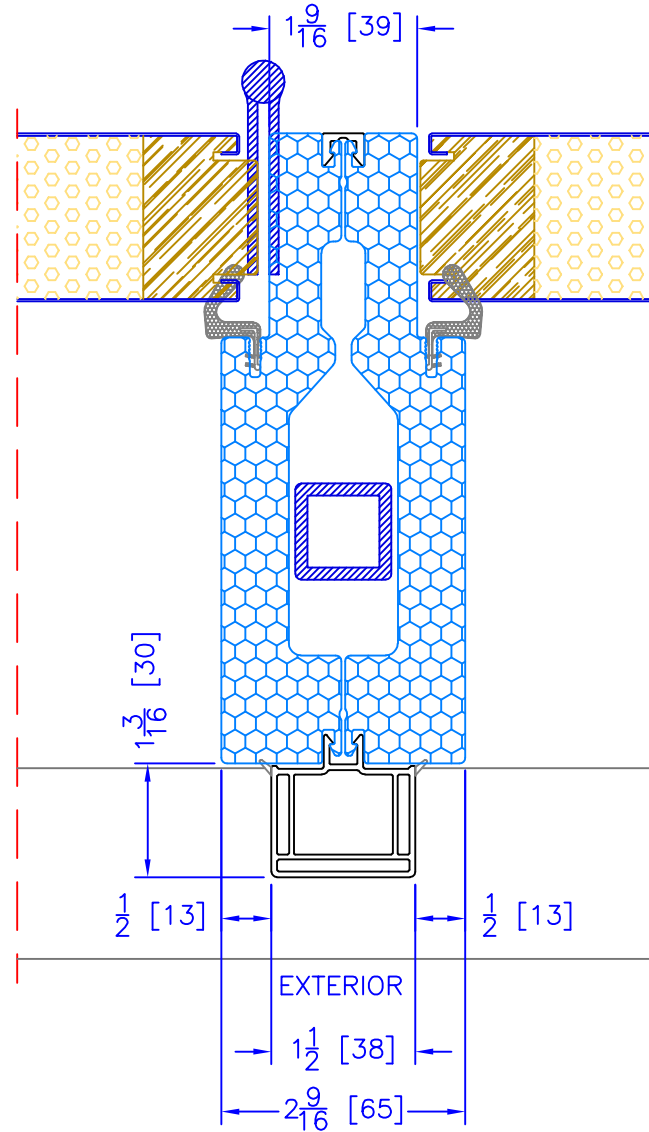

4⁵/₈" INSWING OPERATOR/SIDELITE
 VERTICAL MULLION
 STORM DOOR PREP ON POST
 ONLY AVAILABLE w/ STORM DOOR
 PREP BRICKMOULDS

6⁵/₈" INSWING OPERATOR/SIDELITE
 VERTICAL MULLION
 STORM DOOR PREP ON POST
 ONLY AVAILABLE w/ STORM DOOR
 PREP BRICKMOULDS