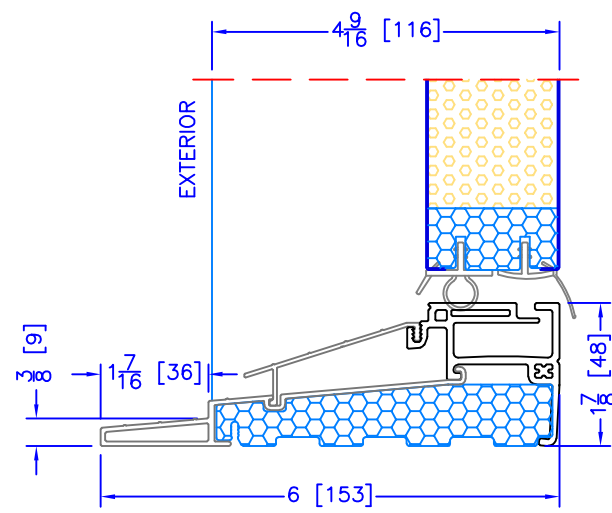

4 7/8" INSWING HIGH PERFORMANCE SILL  
CLOSE-OUT EXTENSION  
(USED WITH PLAIN FRAME)

6 5/8" INSWING HIGH PERFORMANCE SILL  
CLOSE-OUT EXTENSION  
(USED WITH PLAIN FRAME)

4 7/8" INSWING HIGH PERFORMANCE SILL  
2 PC ALUMINUM (3/4" EXT)  
(USED WITH 1 1/2" EXTENDED BM/J-TRIM & FLUSH EXTENSION)

6 5/8" INSWING HIGH PERFORMANCE SILL  
2 PC ALUMINUM (3/4" EXT)  
(USED WITH 1 1/2" EXTENDED BM/J-TRIM & FLUSH EXTENSION)

4 7/8" INSWING HIGH PERFORMANCE SILL  
1 PC ALUMINUM  
(USED WITH 2" DOOR BM'S/J-TRIM'S)

6 5/8" INSWING HIGH PERFORMANCE SILL  
1 PC ALUMINUM  
(USED WITH 2" DOOR BM'S/J-TRIM'S)

4 7/8" INSWING HIGH PERFORMANCE SILL  
2 PC ALUMINUM (2" EXT)  
(USED WITH ALL OTHER EXTERIOR OPTIONS)

6 5/8" INSWING HIGH PERFORMANCE SILL  
2 PC ALUMINUM (2" EXT)  
(USED WITH ALL OTHER EXTERIOR OPTIONS)