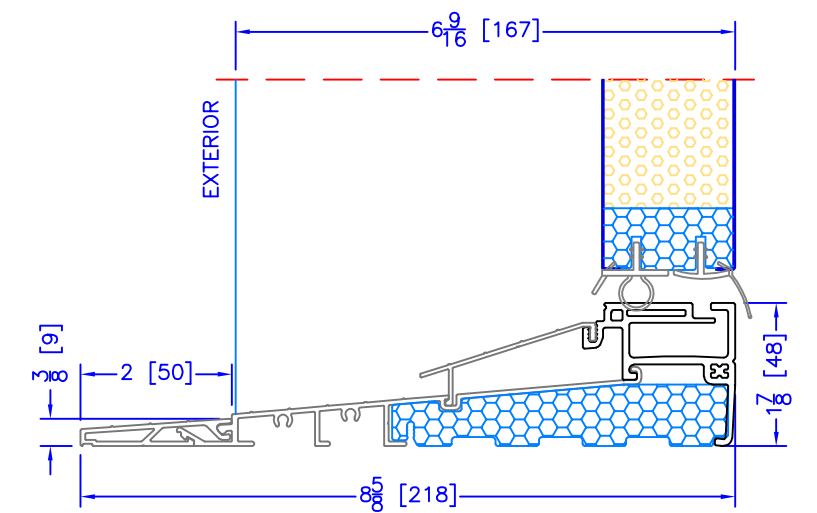

4 7/8" INSWING HIGH PERFORMANCE SILL  
CLOSE-OUT EXTENSION  
(USED WITH PLAIN FRAME)

6 5/8" INSWING HIGH PERFORMANCE SILL  
CLOSE-OUT EXTENSION  
(USED WITH PLAIN FRAME)

4 7/8" INSWING HIGH PERFORMANCE SILL  
2 PC ALUMINUM (3/4" EXT)  
(USED WITH 1 1/2" EXTENDED BM/J-TRIM & FLUSH EXTENSION)

6 5/8" INSWING HIGH PERFORMANCE SILL  
2 PC ALUMINUM (3/4" EXT)  
(USED WITH 1 1/2" EXTENDED BM/J-TRIM & FLUSH EXTENSION)

4 7/8" INSWING HIGH PERFORMANCE SILL  
1 PC ALUMINUM  
(USED WITH 2" DOOR BM'S/J-TRIM'S)

6 5/8" INSWING HIGH PERFORMANCE SILL  
1 PC ALUMINUM  
(USED WITH 2" DOOR BM'S/J-TRIM'S)

4 7/8" INSWING HIGH PERFORMANCE SILL  
2 PC ALUMINUM (2" EXT)  
(USED WITH ALL OTHER EXTERIOR OPTIONS)

6 5/8" INSWING HIGH PERFORMANCE SILL  
2 PC ALUMINUM (2" EXT)  
(USED WITH ALL OTHER EXTERIOR OPTIONS)

4 7/8" INSWING ASSISTED LIVING SILL

6 5/8" INSWING ASSISTED LIVING SILL