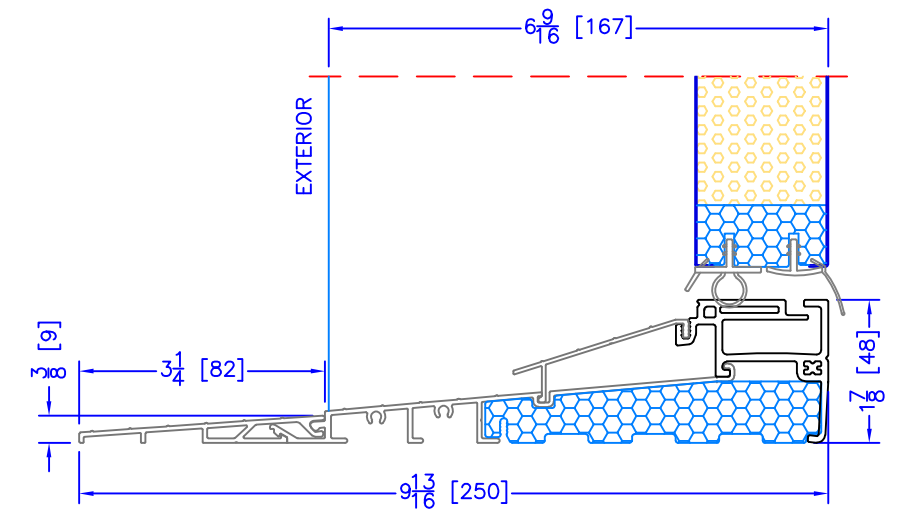

4 7/8" INSWING HIGH PERFORMANCE SILL  
CLOSE-OUT EXTENSION  
(USED WITH PLAIN FRAME)

6 5/8" INSWING HIGH PERFORMANCE SILL  
CLOSE-OUT EXTENSION  
(USED WITH PLAIN FRAME)

4 7/8" INSWING HIGH PERFORMANCE SILL  
2 PC ALUMINUM (3/4" EXT)  
(USED WITH 1 1/2" EXTENDED BM/J-TRIM & FLUSH EXTENSION)

6 5/8" INSWING HIGH PERFORMANCE SILL  
2 PC ALUMINUM (3/4" EXT)  
(USED WITH 1 1/2" EXTENDED BM/J-TRIM & FLUSH EXTENSION)

4 7/8" INSWING HIGH PERFORMANCE SILL  
1 PC ALUMINUM  
(USED WITH 2" DOOR BM'S/J-TRIM'S)

6 5/8" INSWING HIGH PERFORMANCE SILL  
1 PC ALUMINUM  
(USED WITH 2" DOOR BM'S/J-TRIM'S)

4 7/8" INSWING HIGH PERFORMANCE SILL  
2 PC ALUMINUM (2" EXT)  
(USED WITH ALL OTHER EXTERIOR OPTIONS)

6 5/8" INSWING HIGH PERFORMANCE SILL  
2 PC ALUMINUM (2" EXT)  
(USED WITH ALL OTHER EXTERIOR OPTIONS)