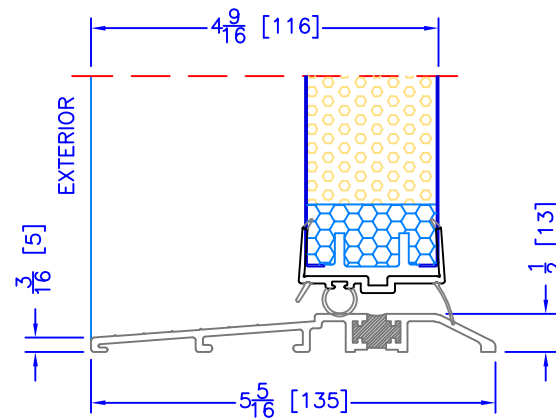

4 7/8" INSWING HIGH PERFORMANCE SILL  
CLOSE-OUT EXTENSION  
(USED WITH PLAIN FRAME)

6 5/8" INSWING HIGH PERFORMANCE SILL  
CLOSE-OUT EXTENSION  
(USED WITH PLAIN FRAME)

4 7/8" INSWING HIGH PERFORMANCE SILL  
2 PC ALUMINUM (3/4" EXT)  
(USED WITH 1 1/2" EXTENDED BM/J-TRIM & FLUSH EXTENSION)

6 5/8" INSWING HIGH PERFORMANCE SILL  
2 PC ALUMINUM (3/4" EXT)  
(USED WITH 1 1/2" EXTENDED BM/J-TRIM & FLUSH EXTENSION)

4 7/8" INSWING HIGH PERFORMANCE SILL  
1 PC ALUMINUM  
(USED WITH 2" DOOR BM'S/J-TRIM'S)

6 5/8" INSWING HIGH PERFORMANCE SILL  
1 PC ALUMINUM  
(USED WITH 2" DOOR BM'S/J-TRIM'S)

4 7/8" INSWING HIGH PERFORMANCE SILL  
2 PC ALUMINUM (2" EXT)  
(USED WITH ALL OTHER EXTERIOR OPTIONS)

6 5/8" INSWING HIGH PERFORMANCE SILL  
2 PC ALUMINUM (2" EXT)  
(USED WITH ALL OTHER EXTERIOR OPTIONS)