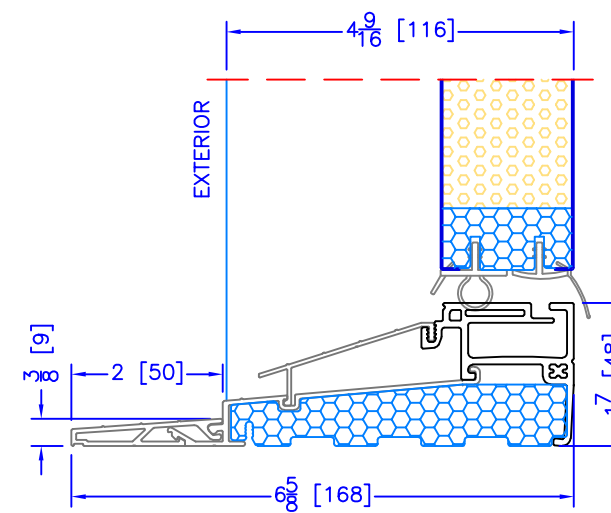

4 7/8" INSWING HIGH PERFORMANCE SILL  
CLOSE-OUT EXTENSION  
(USED WITH PLAIN FRAME)

6 5/8" INSWING HIGH PERFORMANCE SILL  
CLOSE-OUT EXTENSION  
(USED WITH PLAIN FRAME)

4 7/8" INSWING HIGH PERFORMANCE SILL  
2 PC ALUMINUM (3/4" EXT)  
(USED WITH 1 1/2" EXTENDED BM/J-TRIM & FLUSH EXTENSION)

6 5/8" INSWING HIGH PERFORMANCE SILL  
2 PC ALUMINUM (3/4" EXT)  
(USED WITH 1 1/2" EXTENDED BM/J-TRIM & FLUSH EXTENSION)

4 7/8" INSWING HIGH PERFORMANCE SILL  
1 PC ALUMINUM  
(USED WITH 2" DOOR BM'S/J-TRIM'S)

6 5/8" INSWING HIGH PERFORMANCE SILL  
1 PC ALUMINUM  
(USED WITH 2" DOOR BM'S/J-TRIM'S)

4 7/8" INSWING HIGH PERFORMANCE SILL  
2 PC ALUMINUM (2" EXT)  
(USED WITH ALL OTHER EXTERIOR OPTIONS)

6 5/8" INSWING HIGH PERFORMANCE SILL  
2 PC ALUMINUM (2" EXT)  
(USED WITH ALL OTHER EXTERIOR OPTIONS)