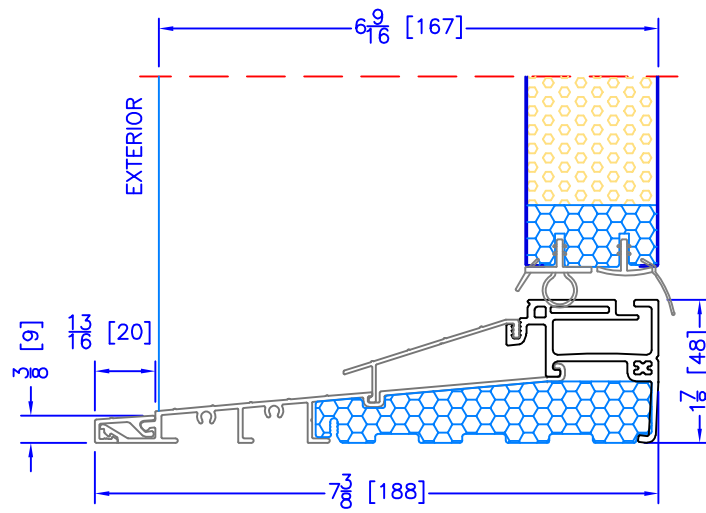

4 7/8" INSWING HIGH PERFORMANCE SILL  
CLOSE-OUT EXTENSION  
(USED WITH PLAIN FRAME)

6 5/8" INSWING HIGH PERFORMANCE SILL  
CLOSE-OUT EXTENSION  
(USED WITH PLAIN FRAME)

4 7/8" INSWING HIGH PERFORMANCE SILL  
2 PC ALUMINUM (3/4" EXT)  
(USED WITH 1 1/2" EXTENDED BM/J-TRIM & FLUSH EXTENSION)

6 5/8" INSWING HIGH PERFORMANCE SILL  
2 PC ALUMINUM (3/4" EXT)  
(USED WITH 1 1/2" EXTENDED BM/J-TRIM & FLUSH EXTENSION)

4 7/8" INSWING HIGH PERFORMANCE SILL  
1 PC ALUMINUM  
(USED WITH 2" DOOR BM'S/J-TRIM'S)

6 5/8" INSWING HIGH PERFORMANCE SILL  
1 PC ALUMINUM  
(USED WITH 2" DOOR BM'S/J-TRIM'S)

4 7/8" INSWING HIGH PERFORMANCE SILL  
2 PC ALUMINUM (2" EXT)  
(USED WITH ALL OTHER EXTERIOR OPTIONS)

6 5/8" INSWING HIGH PERFORMANCE SILL  
2 PC ALUMINUM (2" EXT)  
(USED WITH ALL OTHER EXTERIOR OPTIONS)