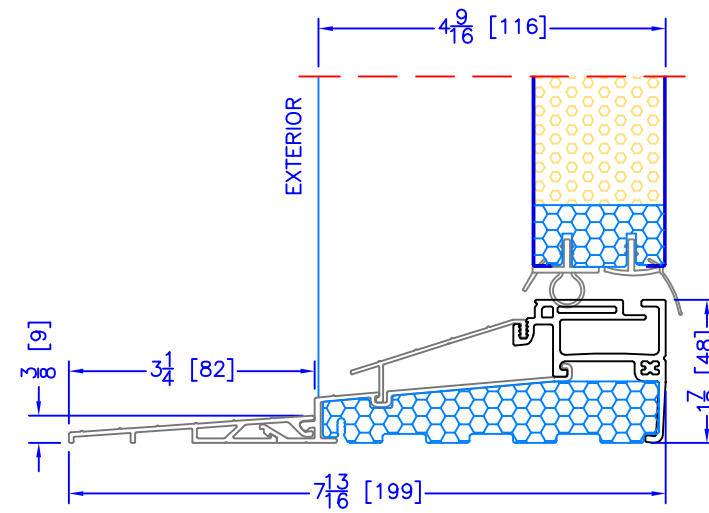

4 7/8" INSWING HIGH PERFORMANCE SILL  
CLOSE-OUT EXTENSION  
(USED WITH PLAIN FRAME)

6 5/8" INSWING HIGH PERFORMANCE SILL  
CLOSE-OUT EXTENSION  
(USED WITH PLAIN FRAME)

4 7/8" INSWING HIGH PERFORMANCE SILL  
2 PC ALUMINUM (3/4" EXT)  
(USED WITH 1 1/2" EXTENDED BM/J-TRIM & FLUSH EXTENSION)

6 5/8" INSWING HIGH PERFORMANCE SILL  
2 PC ALUMINUM (3/4" EXT)  
(USED WITH 1 1/2" EXTENDED BM/J-TRIM & FLUSH EXTENSION)

4 7/8" INSWING HIGH PERFORMANCE SILL  
1 PC ALUMINUM  
(USED WITH 2" DOOR BM'S/J-TRIM'S)

6 5/8" INSWING HIGH PERFORMANCE SILL  
1 PC ALUMINUM  
(USED WITH 2" DOOR BM'S/J-TRIM'S)

4 7/8" INSWING HIGH PERFORMANCE SILL  
2 PC ALUMINUM (2" EXT)  
(USED WITH ALL OTHER EXTERIOR OPTIONS)

6 5/8" INSWING HIGH PERFORMANCE SILL  
2 PC ALUMINUM (2" EXT)  
(USED WITH ALL OTHER EXTERIOR OPTIONS)