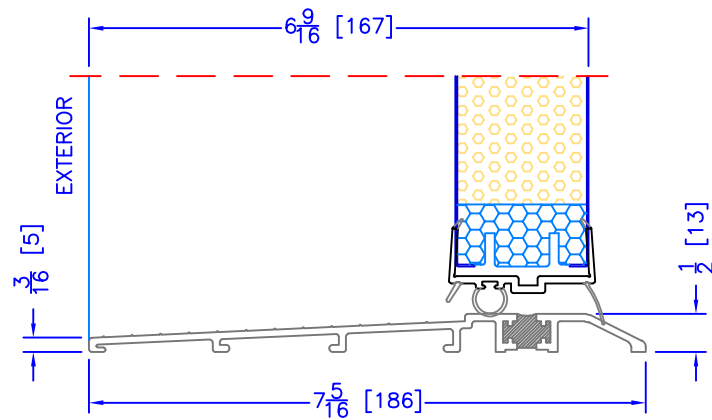

4 7/8" INSWING HIGH PERFORMANCE SILL  
CLOSE-OUT EXTENSION  
(USED WITH PLAIN FRAME)

6 5/8" INSWING HIGH PERFORMANCE SILL  
CLOSE-OUT EXTENSION  
(USED WITH PLAIN FRAME)

4 7/8" INSWING HIGH PERFORMANCE SILL  
2 PC ALUMINUM (3/4" EXT)  
(USED WITH 1 1/2" EXTENDED BM/J-TRIM & FLUSH EXTENSION)

6 5/8" INSWING HIGH PERFORMANCE SILL  
1 PC ALUMINUM  
(USED WITH 2" DOOR BM'S/J-TRIM'S)

4 7/8" INSWING HIGH PERFORMANCE SILL  
2 PC ALUMINUM (2" EXT)  
(USED WITH ALL OTHER EXTERIOR OPTIONS)

6 5/8" INSWING HIGH PERFORMANCE SILL  
2 PC ALUMINUM (2" EXT)  
(USED WITH ALL OTHER EXTERIOR OPTIONS)

4 7/8" INSWING ASSISTED LIVING SILL

6 5/8" INSWING ASSISTED LIVING SILL