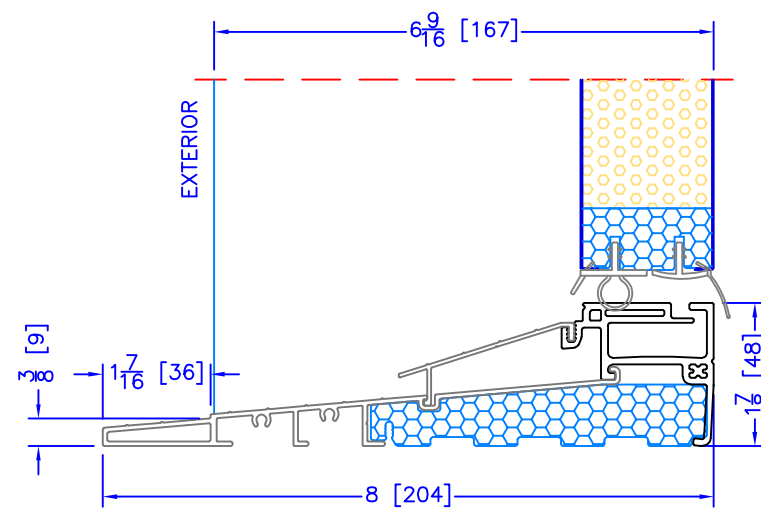

4 7/8" INSWING HIGH PERFORMANCE SILL  
CLOSE-OUT EXTENSION  
(USED WITH PLAIN FRAME)

6 5/8" INSWING HIGH PERFORMANCE SILL  
CLOSE-OUT EXTENSION  
(USED WITH PLAIN FRAME)

4 7/8" INSWING HIGH PERFORMANCE SILL  
2 PC ALUMINUM (3/4" EXT)  
(USED WITH 1 1/2" EXTENDED BM/J-TRIM & FLUSH EXTENSION)

6 5/8" INSWING HIGH PERFORMANCE SILL  
2 PC ALUMINUM (3/4" EXT)  
(USED WITH 1 1/2" EXTENDED BM/J-TRIM & FLUSH EXTENSION)

4 7/8" INSWING HIGH PERFORMANCE SILL  
1 PC ALUMINUM  
(USED WITH 2" DOOR BM'S/J-TRIM'S)

6 5/8" INSWING HIGH PERFORMANCE SILL  
1 PC ALUMINUM  
(USED WITH 2" DOOR BM'S/J-TRIM'S)

4 7/8" INSWING HIGH PERFORMANCE SILL  
2 PC ALUMINUM (2" EXT)  
(USED WITH ALL OTHER EXTERIOR OPTIONS)

6 5/8" INSWING HIGH PERFORMANCE SILL  
2 PC ALUMINUM (2" EXT)  
(USED WITH ALL OTHER EXTERIOR OPTIONS)

4 7/8" INSWING ASSISTED LIVING SILL

6 5/8" INSWING ASSISTED LIVING SILL