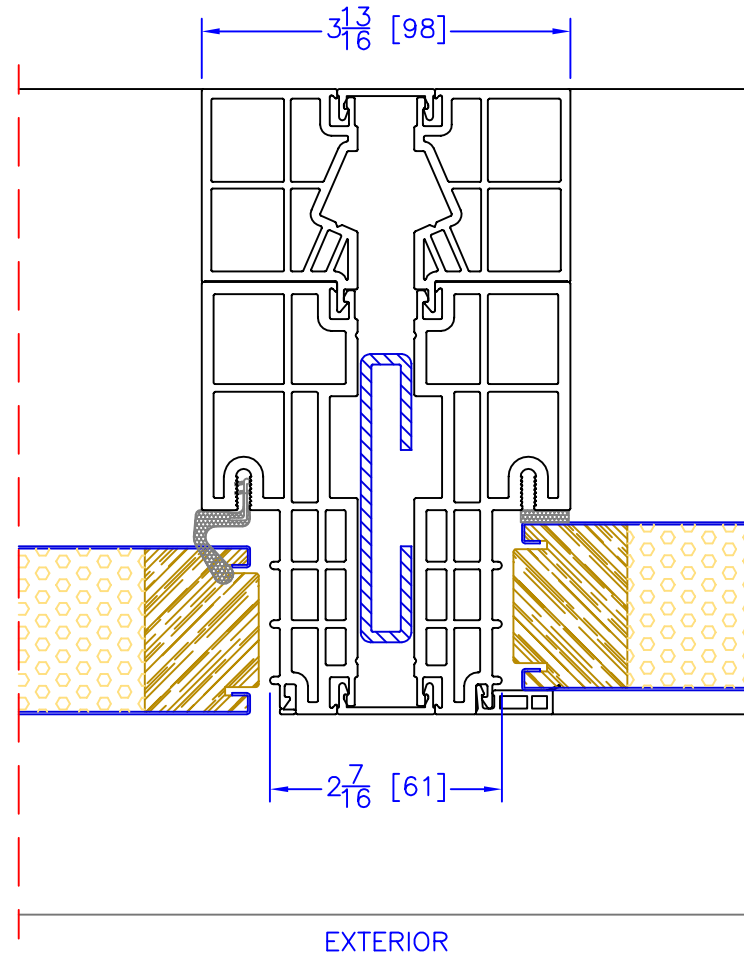

4¹/₂" OUTSWING OPERATOR/SIDELITE
VERTICAL MULLION

6¹/₂" OUTSWING OPERATOR/SIDELITE
VERTICAL MULLION