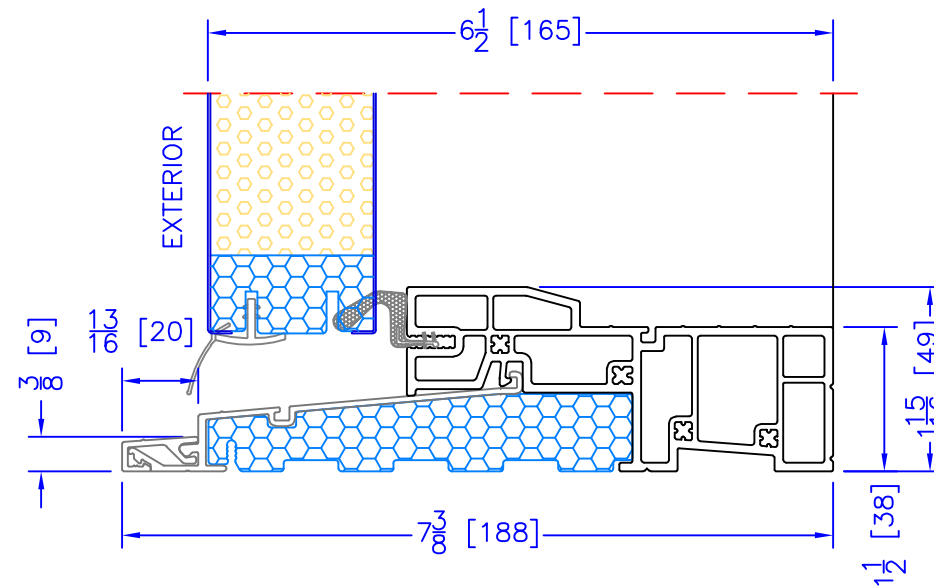

4 1/2" OUTSWING HIGH PERFORMANCE SILL  
CLOSE-OUT EXTENSION  
(USED WITH PLAIN FRAME)

6 1/2" OUTSWING HIGH PERFORMANCE SILL  
CLOSE-OUT EXTENSION  
(USED WITH PLAIN FRAME)

6 1/2" OUTSWING ASSISTED LIVING SILL

4 1/2" OUTSWING HIGH PERFORMANCE SILL  
2 PC ALUMINUM (2" EXT)  
(USED WITH ALL OTHER EXTERIOR OPTIONS)

6 1/2" OUTSWING HIGH PERFORMANCE SILL  
2 PC ALUMINUM (2" EXT)  
(USED WITH ALL OTHER EXTERIOR OPTIONS)

4 1/2" OUTSWING ASSISTED LIVING SILL