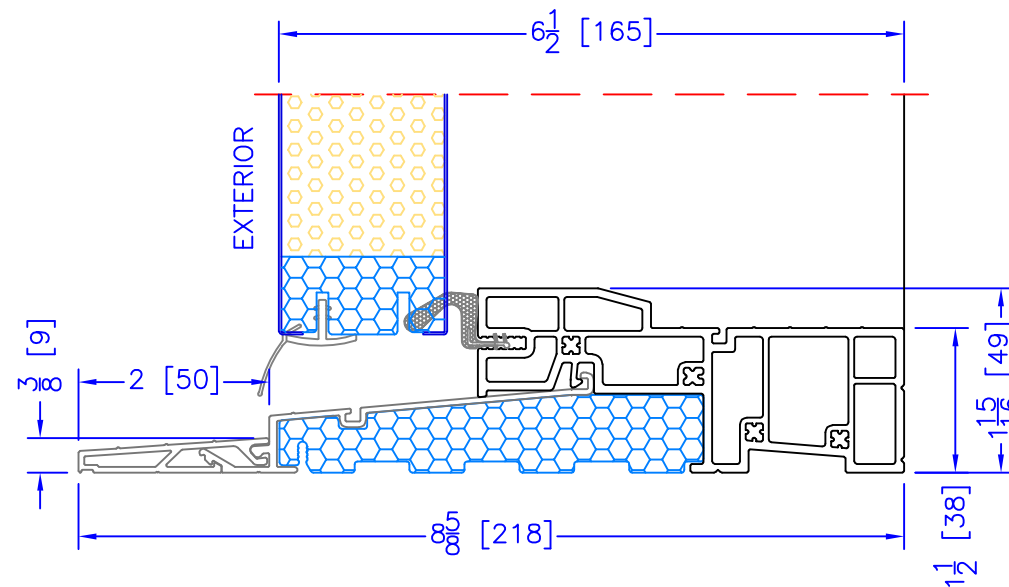

4 1/2" OUTSWING HIGH PERFORMANCE SILL  
CLOSE-OUT EXTENSION  
(USED WITH PLAIN FRAME)

6 1/2" OUTSWING HIGH PERFORMANCE SILL  
CLOSE-OUT EXTENSION  
(USED WITH PLAIN FRAME)

6 1/2" OUTSWING ASSISTED LIVING SILL

4 1/2" OUTSWING HIGH PERFORMANCE SILL  
2 PC ALUMINUM (2" EXT)  
(USED WITH ALL OTHER EXTERIOR OPTIONS)

6 1/2" OUTSWING HIGH PERFORMANCE SILL  
2 PC ALUMINUM (2" EXT)  
(USED WITH ALL OTHER EXTERIOR OPTIONS)

4 1/2" OUTSWING ASSISTED LIVING SILL