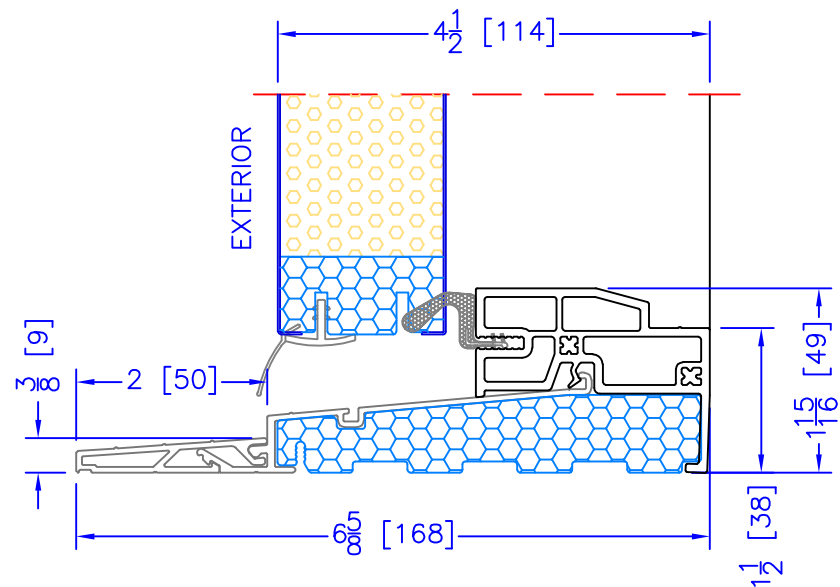

4 1/2" OUTSWING HIGH PERFORMANCE SILL  
CLOSE-OUT EXTENSION  
(USED WITH PLAIN FRAME)

6 1/2" OUTSWING HIGH PERFORMANCE SILL  
CLOSE-OUT EXTENSION  
(USED WITH PLAIN FRAME)

6 1/2" OUTSWING ASSISTED LIVING SILL

4 1/2" OUTSWING HIGH PERFORMANCE SILL  
2 PC ALUMINUM (2" EXT)  
(USED WITH ALL OTHER EXTERIOR OPTIONS)

6 1/2" OUTSWING HIGH PERFORMANCE SILL  
2 PC ALUMINUM (2" EXT)  
(USED WITH ALL OTHER EXTERIOR OPTIONS)

4 1/2" OUTSWING ASSISTED LIVING SILL