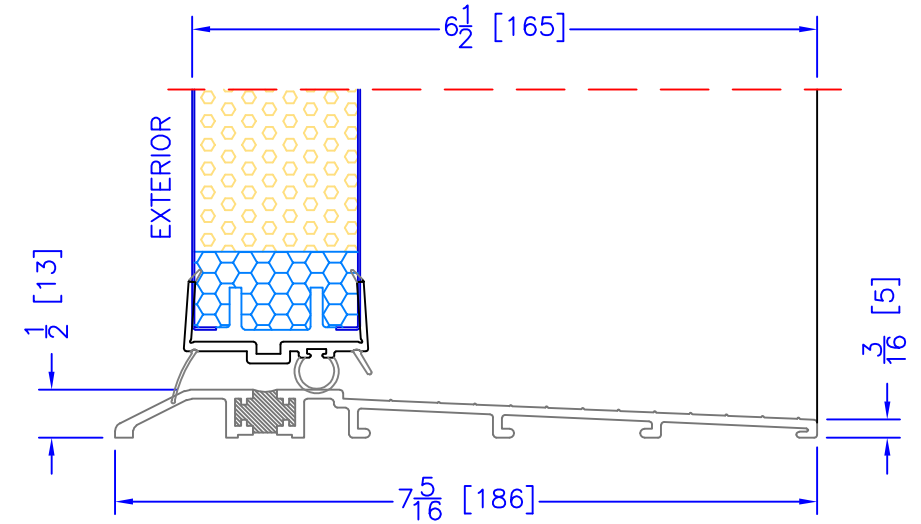

4 1/2" OUTSWING HIGH PERFORMANCE SILL  
CLOSE-OUT EXTENSION  
(USED WITH PLAIN FRAME)

6 1/2" OUTSWING HIGH PERFORMANCE SILL  
CLOSE-OUT EXTENSION  
(USED WITH PLAIN FRAME)

6 1/2" OUTSWING ASSISTED LIVING SILL

4 1/2" OUTSWING HIGH PERFORMANCE SILL  
2 PC ALUMINUM (2" EXT)  
(USED WITH ALL OTHER EXTERIOR OPTIONS)

6 1/2" OUTSWING HIGH PERFORMANCE SILL  
2 PC ALUMINUM (2" EXT)  
(USED WITH ALL OTHER EXTERIOR OPTIONS)

4 1/2" OUTSWING ASSISTED LIVING SILL