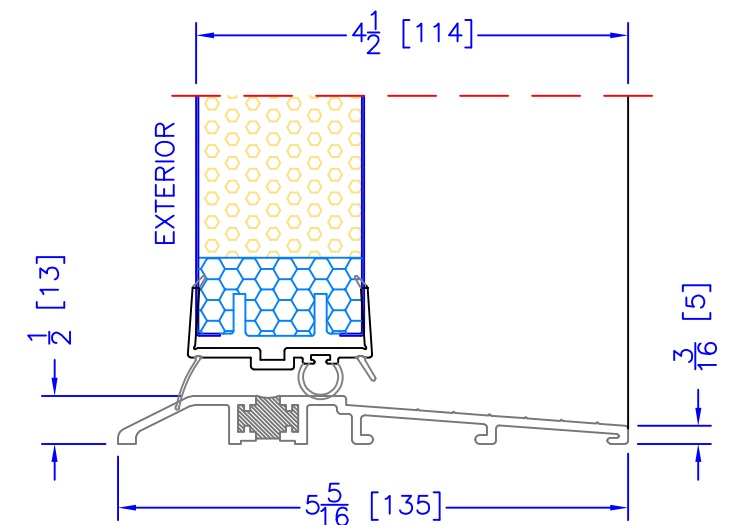

4 1/2" OUTSWING HIGH PERFORMANCE SILL  
CLOSE-OUT EXTENSION  
(USED WITH PLAIN FRAME)

6 1/2" OUTSWING HIGH PERFORMANCE SILL  
CLOSE-OUT EXTENSION  
(USED WITH PLAIN FRAME)

6 1/2" OUTSWING ASSISTED LIVING SILL

4 1/2" OUTSWING HIGH PERFORMANCE SILL  
2 PC ALUMINUM (2" EXT)  
(USED WITH ALL OTHER EXTERIOR OPTIONS)

6 1/2" OUTSWING HIGH PERFORMANCE SILL  
2 PC ALUMINUM (2" EXT)  
(USED WITH ALL OTHER EXTERIOR OPTIONS)

4 1/2" OUTSWING ASSISTED LIVING SILL