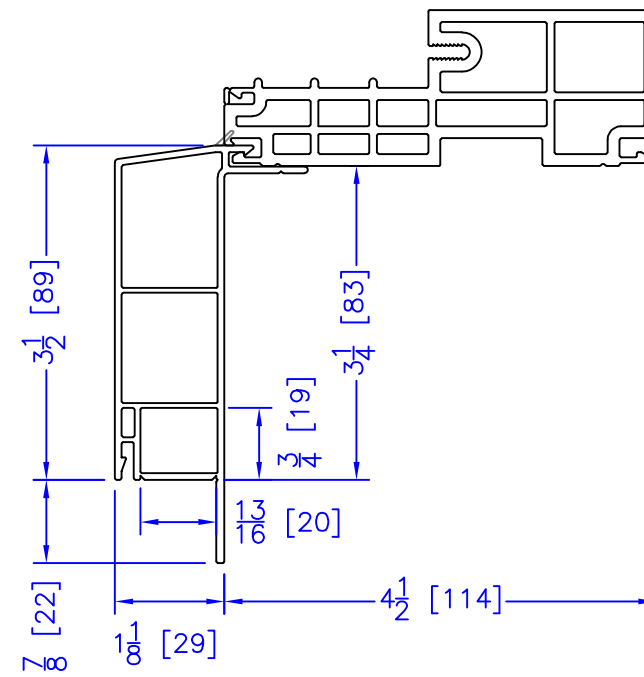

FLASHING FLANGE

7/8" BM/J-TRIM

1-1/2" BM/J-TRIM

2" 2-PC CONTOUR BM

2" 180 BM/J-TRIM

3-1/2" BM/J-TRIM

3-1/2" 180 BM/J-TRIM

ADD 2" TO FRAME DEPTH FOR 6 1/2" FRAMES  
ALL OTHER OFFSETS ARE THE SAME FOR THE 6 1/2" FRAMES