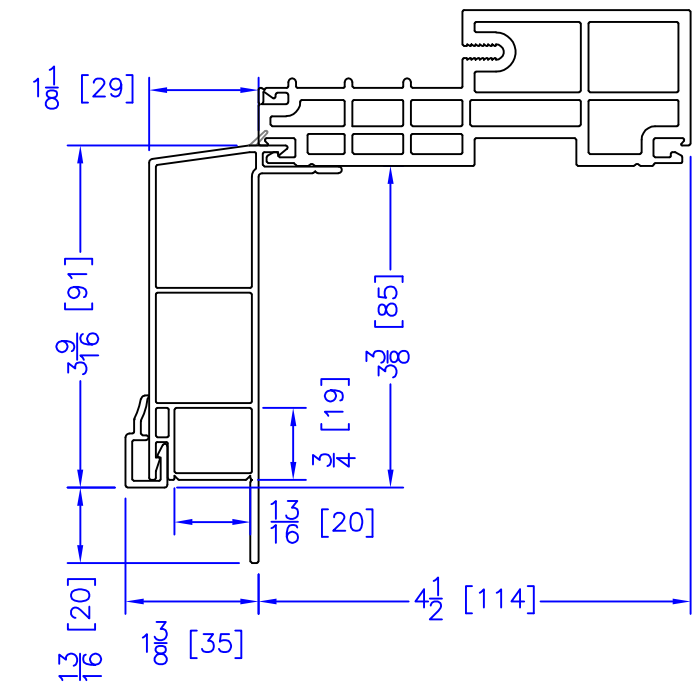

FLASHING FLANGE

7/8" BM/J-TRIM

1-1/2" BM/J-TRIM

2" 2-PC CONTOUR BM

2" 180 BM/J-TRIM

3-1/2" BM/J-TRIM

3-1/2" 180 BM/J-TRIM

ADD 2" TO FRAME DEPTH FOR 6 1/2" FRAMES  
ALL OTHER OFFSETS ARE THE SAME FOR THE 6 1/2" FRAMES