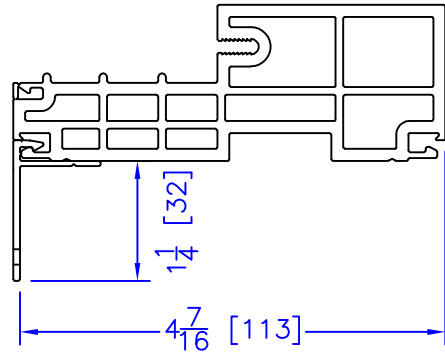

FLASHING FLANGE

7/8" BM/J-TRIM

1-1/2" BM/J-TRIM

2" 2-PC CONTOUR BM

2" 180 BM/J-TRIM

3-1/2" BM/J-TRIM

3-1/2" 180 BM/J-TRIM

ADD 2" TO FRAME DEPTH FOR 6 1/2" FRAMES  
ALL OTHER OFFSETS ARE THE SAME FOR THE 6 1/2" FRAMES