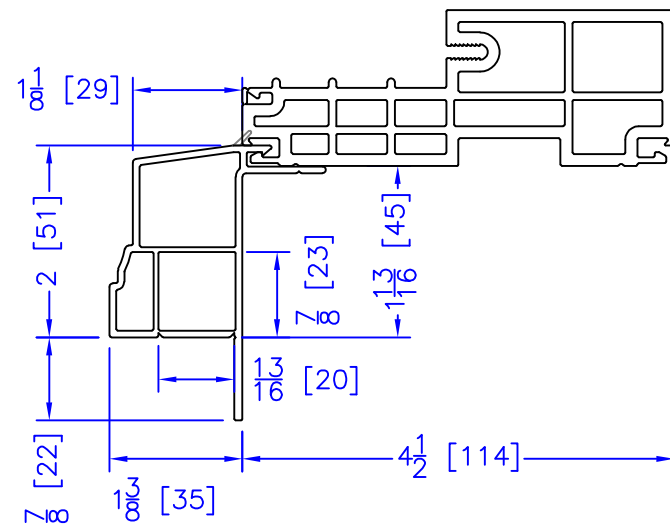

FLASHING FLANGE

7/8" BM/J-TRIM

1-1/2" BM/J-TRIM

2" 2-PC CONTOUR BM

2" 180 BM/J-TRIM

3-1/2" BM/J-TRIM

3-1/2" 180 BM/J-TRIM

ADD 2" TO FRAME DEPTH FOR 6 1/2" FRAMES  
ALL OTHER OFFSETS ARE THE SAME FOR THE 6 1/2" FRAMES