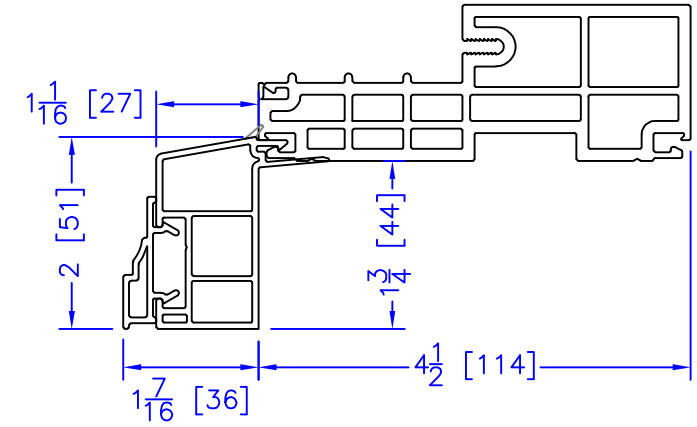

FLASHING FLANGE

7/8" BM/J-TRIM

1-1/2" BM/J-TRIM

2" 2-PC CONTOUR BM

2" 180 BM/J-TRIM

3-1/2" BM/J-TRIM

3-1/2" 180 BM/J-TRIM

ADD 2" TO FRAME DEPTH FOR 6 1/2" FRAMES  
ALL OTHER OFFSETS ARE THE SAME FOR THE 6 1/2" FRAMES