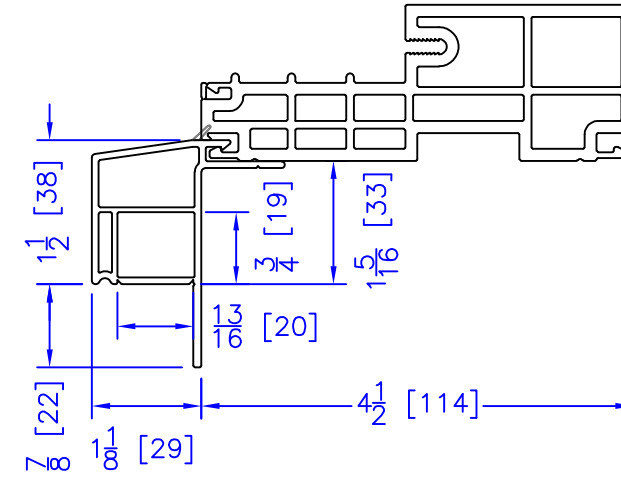

FLASHING FLANGE

7/8" BM/J-TRIM

1-1/2" BM/J-TRIM

2" 2-PC CONTOUR BM

2" 180 BM/J-TRIM

3-1/2" BM/J-TRIM

3-1/2" 180 BM/J-TRIM

ADD 2" TO FRAME DEPTH FOR 6 1/2" FRAMES  
ALL OTHER OFFSETS ARE THE SAME FOR THE 6 1/2" FRAMES