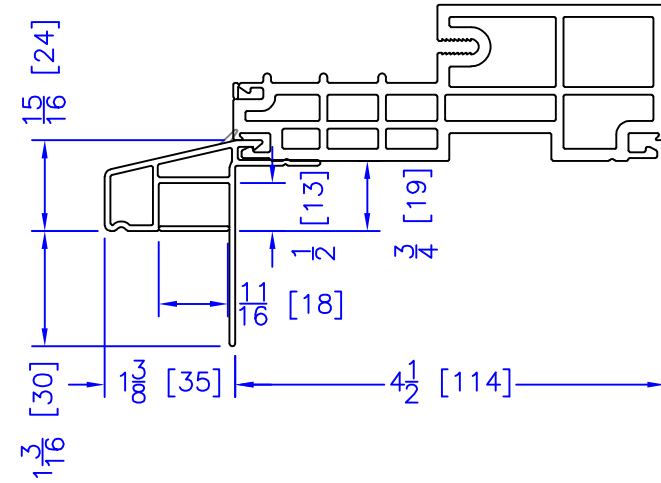

FLASHING FLANGE

7/8" BM/J-TRIM

1-1/2" BM/J-TRIM

2" 2-PC CONTOUR BM

2" 180 BM/J-TRIM

3-1/2" BM/J-TRIM

3-1/2" 180 BM/J-TRIM

ADD 2" TO FRAME DEPTH FOR 6 1/2" FRAMES  
ALL OTHER OFFSETS ARE THE SAME FOR THE 6 1/2" FRAMES