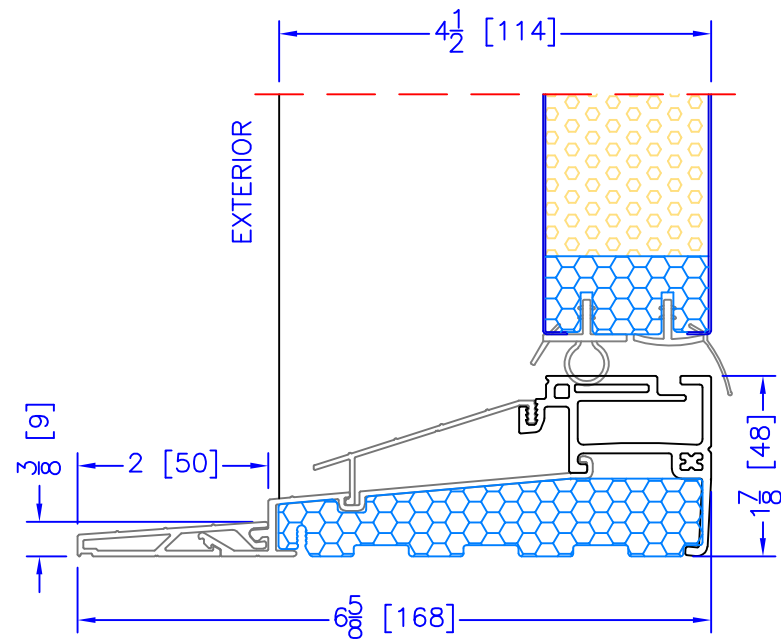

4 1/2" INSWING HIGH PERFORMANCE SILL
CLOSE-OUT EXTENSION
(USED WITH PLAIN FRAME)

6 1/2" INSWING HIGH PERFORMANCE SILL
CLOSE-OUT EXTENSION
(USED WITH PLAIN FRAME)

6 1/2" INSWING ASSISTED LIVING SILL

4 1/2" INSWING HIGH PERFORMANCE SILL
2 PC ALUMINUM (2" EXT)
(USED WITH ALL OTHER EXTERIOR OPTIONS)

6 1/2" INSWING HIGH PERFORMANCE SILL
2 PC ALUMINUM (2" EXT)
(USED WITH ALL OTHER EXTERIOR OPTIONS)

4 1/2" INSWING ASSISTED LIVING SILL