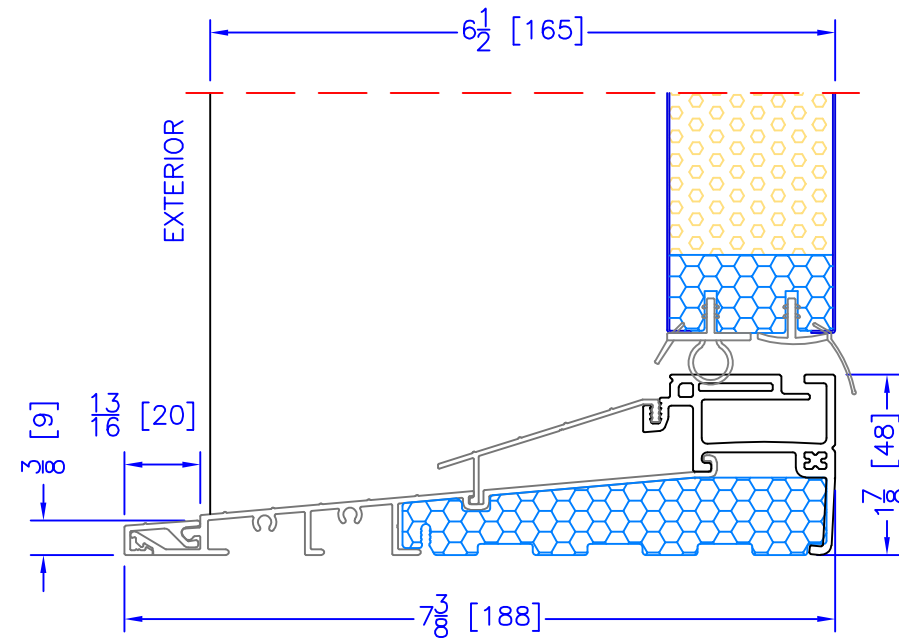

4 1/2" INSWING HIGH PERFORMANCE SILL
CLOSE-OUT EXTENSION
(USED WITH PLAIN FRAME)

6 1/2" INSWING HIGH PERFORMANCE SILL
CLOSE-OUT EXTENSION
(USED WITH PLAIN FRAME)

6 1/2" INSWING ASSISTED LIVING SILL

4 1/2" INSWING HIGH PERFORMANCE SILL
2 PC ALUMINUM (2" EXT)
(USED WITH ALL OTHER EXTERIOR OPTIONS)

6 1/2" INSWING HIGH PERFORMANCE SILL
2 PC ALUMINUM (2" EXT)
(USED WITH ALL OTHER EXTERIOR OPTIONS)

4 1/2" INSWING ASSISTED LIVING SILL