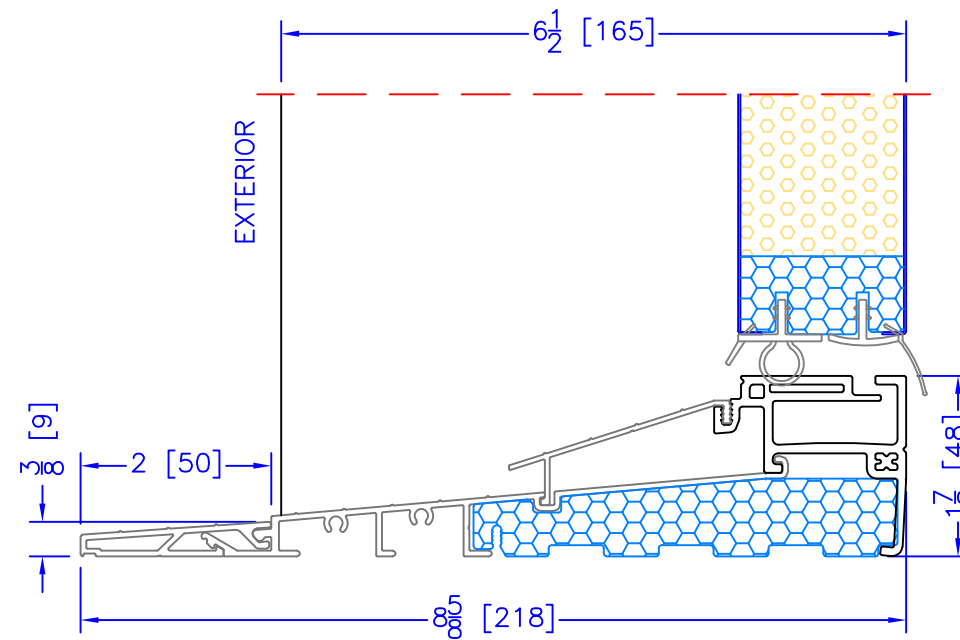

4 1/2" INSWING HIGH PERFORMANCE SILL
CLOSE-OUT EXTENSION
(USED WITH PLAIN FRAME)

6 1/2" INSWING HIGH PERFORMANCE SILL
CLOSE-OUT EXTENSION
(USED WITH PLAIN FRAME)

6 1/2" INSWING ASSISTED LIVING SILL

4 1/2" INSWING HIGH PERFORMANCE SILL
2 PC ALUMINUM (2" EXT)
(USED WITH ALL OTHER EXTERIOR OPTIONS)

6 1/2" INSWING HIGH PERFORMANCE SILL
2 PC ALUMINUM (2" EXT)
(USED WITH ALL OTHER EXTERIOR OPTIONS)

4 1/2" INSWING ASSISTED LIVING SILL