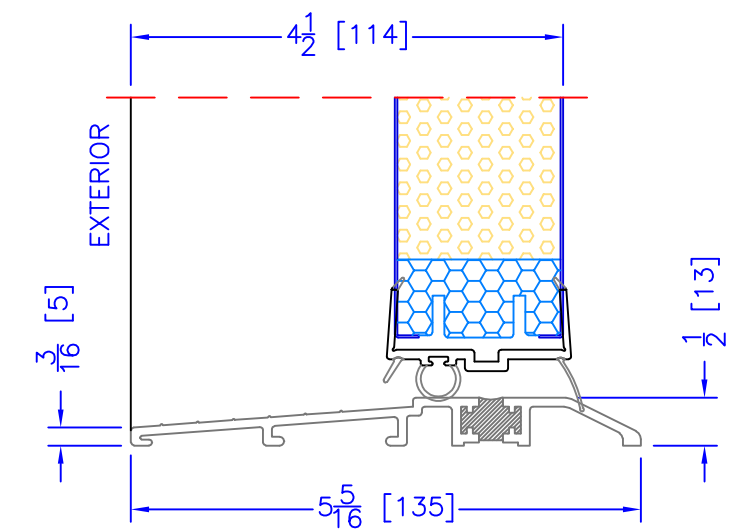

4 1/2" INSWING HIGH PERFORMANCE SILL
CLOSE-OUT EXTENSION
(USED WITH PLAIN FRAME)

6 1/2" INSWING HIGH PERFORMANCE SILL
CLOSE-OUT EXTENSION
(USED WITH PLAIN FRAME)

6 1/2" INSWING ASSISTED LIVING SILL

4 1/2" INSWING HIGH PERFORMANCE SILL
2 PC ALUMINUM (2" EXT)
(USED WITH ALL OTHER EXTERIOR OPTIONS)

6 1/2" INSWING HIGH PERFORMANCE SILL
2 PC ALUMINUM (2" EXT)
(USED WITH ALL OTHER EXTERIOR OPTIONS)

4 1/2" INSWING ASSISTED LIVING SILL