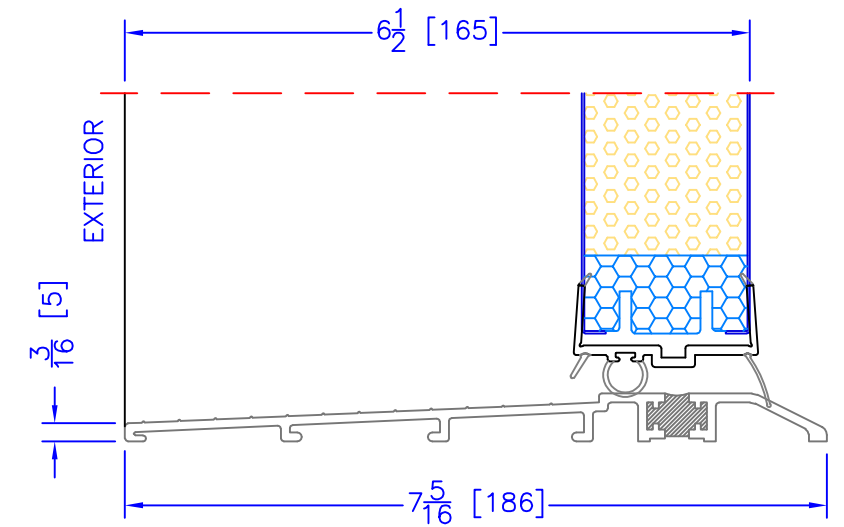

4 1/2" INSWING HIGH PERFORMANCE SILL
CLOSE-OUT EXTENSION
(USED WITH PLAIN FRAME)

6 1/2" INSWING HIGH PERFORMANCE SILL
CLOSE-OUT EXTENSION
(USED WITH PLAIN FRAME)

6 1/2" INSWING ASSISTED LIVING SILL

4 1/2" INSWING HIGH PERFORMANCE SILL
2 PC ALUMINUM (2" EXT)
(USED WITH ALL OTHER EXTERIOR OPTIONS)

6 1/2" INSWING HIGH PERFORMANCE SILL
2 PC ALUMINUM (2" EXT)
(USED WITH ALL OTHER EXTERIOR OPTIONS)

4 1/2" INSWING ASSISTED LIVING SILL