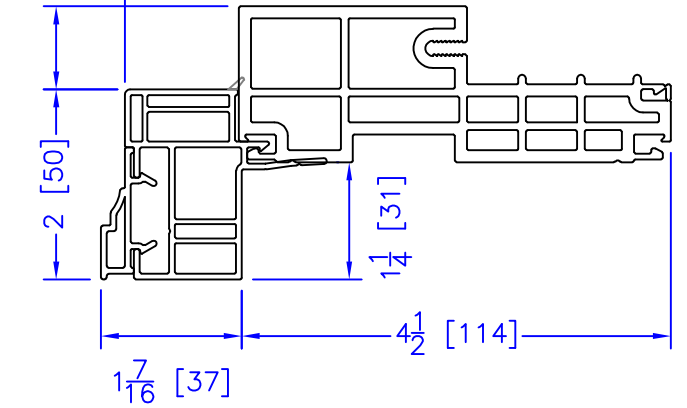

FLASHING FLANGE

7/8" BM/J-TRIM

1-1/2" BM/J-TRIM

2" 2-PC DOOR BM

2" 180 BM/J-TRIM

3-1/2" BM/J-TRIM

3-1/2" 180 BM/J-TRIM

ADD 2" TO FRAME DEPTH FOR 6 1/2" FRAMES  
ALL OTHER OFFSETS ARE THE SAME FOR THE 6 1/2" FRAMES