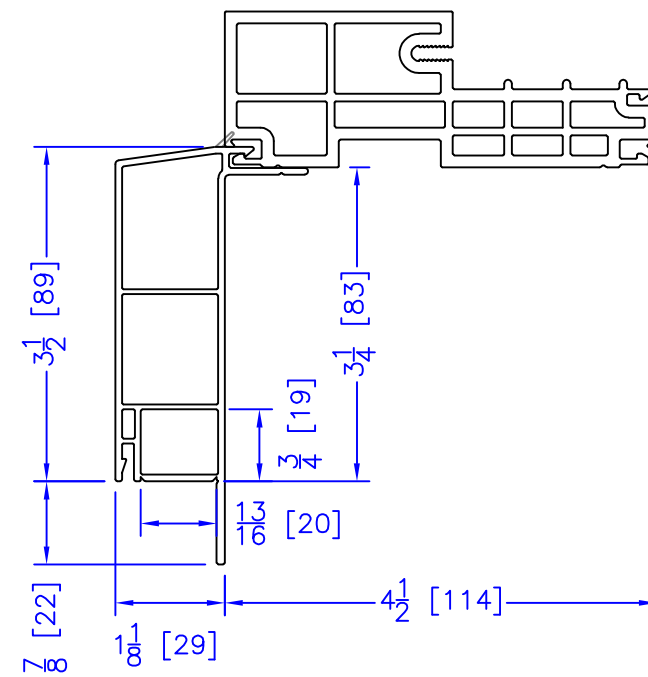

FLASHING FLANGE

7/8" BM/J-TRIM

1-1/2" BM/J-TRIM

2" 2-PC DOOR BM

2" 180 BM/J-TRIM

3-1/2" BM/J-TRIM

3-1/2" 180 BM/J-TRIM

ADD 2" TO FRAME DEPTH FOR 6 1/2" FRAMES  
ALL OTHER OFFSETS ARE THE SAME FOR THE 6 1/2" FRAMES