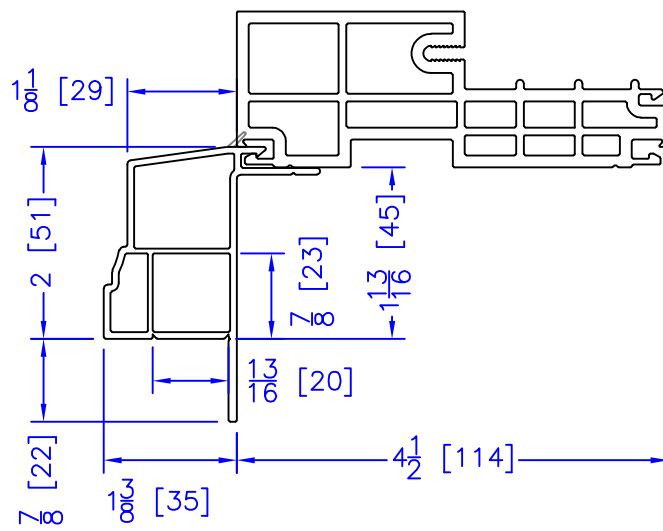

FLASHING FLANGE

7/8" BM/J-TRIM

1-1/2" BM/J-TRIM

2" 2-PC DOOR BM

2" 180 BM/J-TRIM

3-1/2" BM/J-TRIM

3-1/2" 180 BM/J-TRIM

ADD 2" TO FRAME DEPTH FOR 6 1/2" FRAMES  
ALL OTHER OFFSETS ARE THE SAME FOR THE 6 1/2" FRAMES