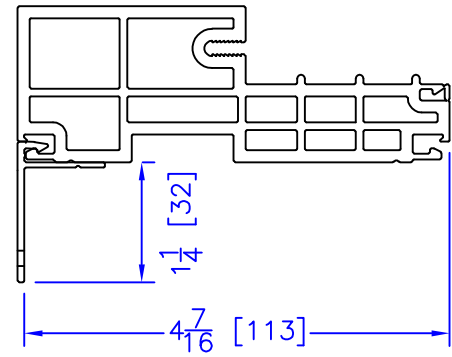

FLASHING FLANGE

7/8" BM/J-TRIM

1-1/2" BM/J-TRIM

2" 2-PC DOOR BM

2" 180 BM/J-TRIM

3-1/2" BM/J-TRIM

3-1/2" 180 BM/J-TRIM

ADD 2" TO FRAME DEPTH FOR 6 1/2" FRAMES  
ALL OTHER OFFSETS ARE THE SAME FOR THE 6 1/2" FRAMES