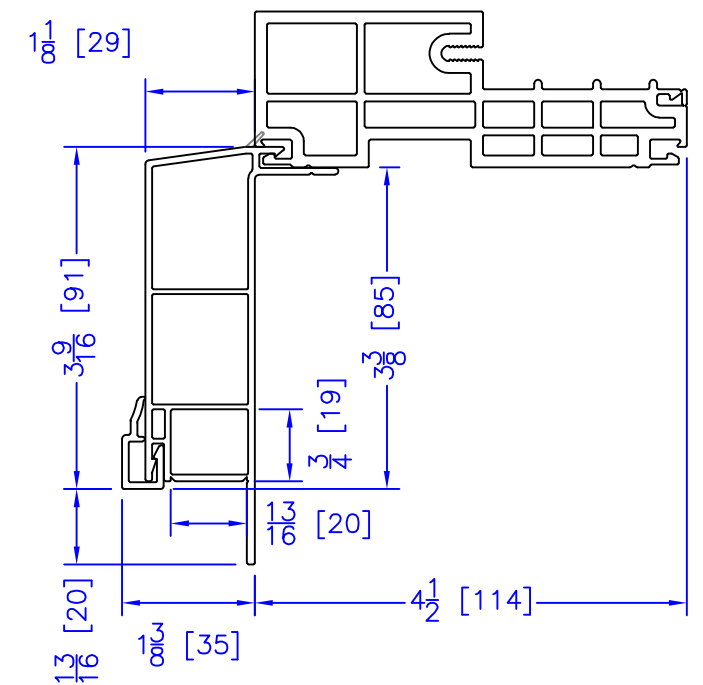

FLASHING FLANGE

7/8" BM/J-TRIM

1-1/2" BM/J-TRIM

2" 2-PC DOOR BM

2" 180 BM/J-TRIM

3-1/2" BM/J-TRIM

3-1/2" 180 BM/J-TRIM

ADD 2" TO FRAME DEPTH FOR 6 1/2" FRAMES  
ALL OTHER OFFSETS ARE THE SAME FOR THE 6 1/2" FRAMES