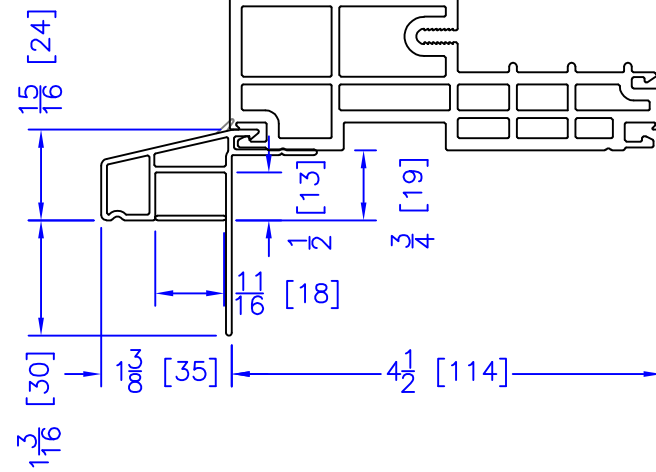

FLASHING FLANGE

7/8" BM/J-TRIM

1-1/2" BM/J-TRIM

2" 2-PC DOOR BM

2" 180 BM/J-TRIM

3-1/2" BM/J-TRIM

3-1/2" 180 BM/J-TRIM

ADD 2" TO FRAME DEPTH FOR 6 1/2" FRAMES  
ALL OTHER OFFSETS ARE THE SAME FOR THE 6 1/2" FRAMES