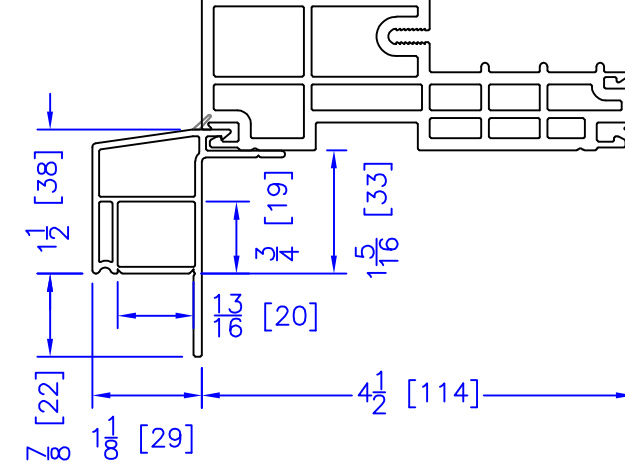

FLASHING FLANGE

7/8" BM/J-TRIM

1-1/2" BM/J-TRIM

2" 2-PC DOOR BM

2" 180 BM/J-TRIM

3-1/2" BM/J-TRIM

3-1/2" 180 BM/J-TRIM

ADD 2" TO FRAME DEPTH FOR 6 1/2" FRAMES  
ALL OTHER OFFSETS ARE THE SAME FOR THE 6 1/2" FRAMES