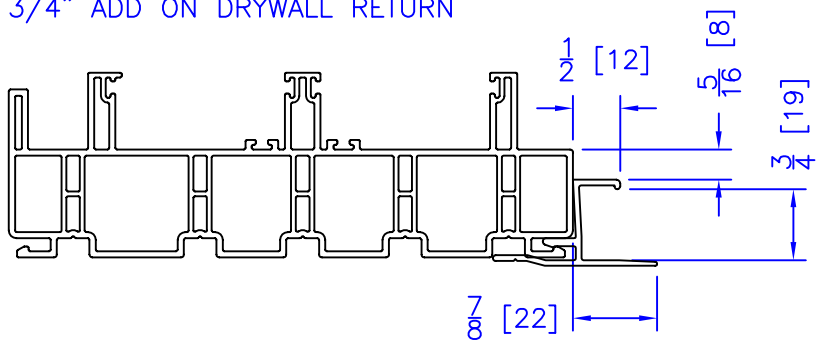

1/2" ADD ON DRYWALL RETURN

JAMB EXTENSION PVC

3/4" ADD ON DRYWALL RETURN

JAMB EXTENSION CLADDED

JAMB EXTENSION PRIMED

INTERIOR OPTIONS AND OFFSETS ARE THE SAME FOR BOTH THE SELECT & ESTATE PATIO DOOR FRAMES (THE SELECT PATIO DOOR FRAME IS SHOWN)