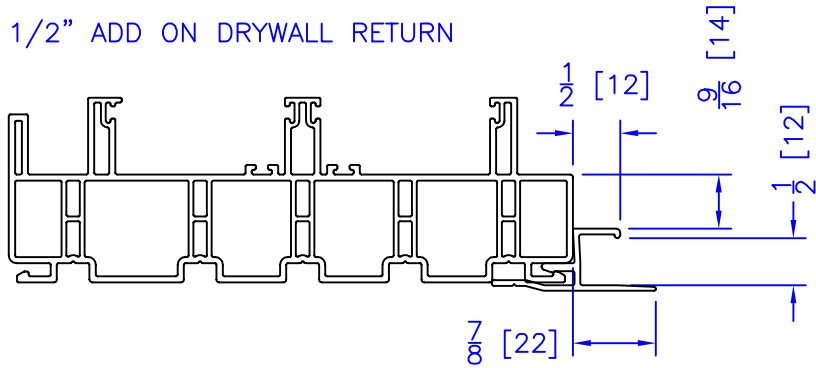

1/2" ADD ON DRYWALL RETURN

JAMB EXTENSION PVC

3/4" ADD ON DRYWALL RETURN

JAMB EXTENSION CLADDED

JAMB EXTENSION PRIMED

INTERIOR OPTIONS AND OFFSETS ARE THE SAME FOR BOTH THE SELECT & ESTATE PATIO DOOR FRAMES (THE SELECT PATIO DOOR FRAME IS SHOWN)