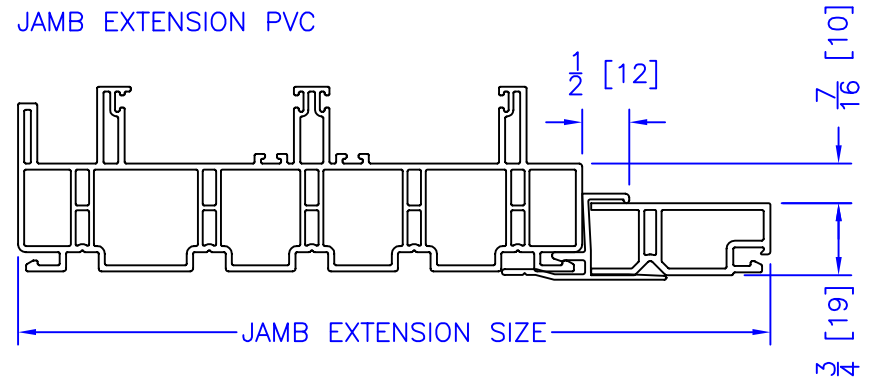

1/2" ADD ON DRYWALL RETURN

JAMB EXTENSION PVC

3/4" ADD ON DRYWALL RETURN

JAMB EXTENSION CLADDED

JAMB EXTENSION PRIMED

INTERIOR OPTIONS AND OFFSETS ARE THE SAME FOR BOTH THE SELECT & ESTATE PATIO DOOR FRAMES (THE SELECT PATIO DOOR FRAME IS SHOWN)