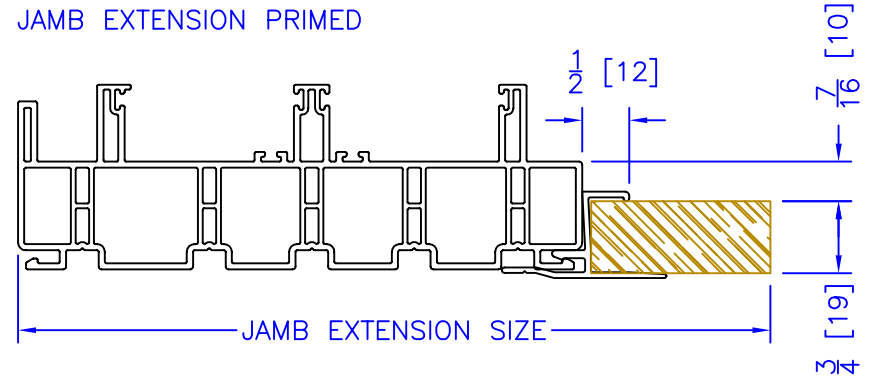

1/2" ADD ON DRYWALL RETURN

JAMB EXTENSION PVC

3/4" ADD ON DRYWALL RETURN

JAMB EXTENSION CLADDED

JAMB EXTENSION PRIMED

INTERIOR OPTIONS AND OFFSETS ARE THE SAME FOR BOTH THE SELECT & ESTATE PATIO DOOR FRAMES (THE SELECT PATIO DOOR FRAME IS SHOWN)