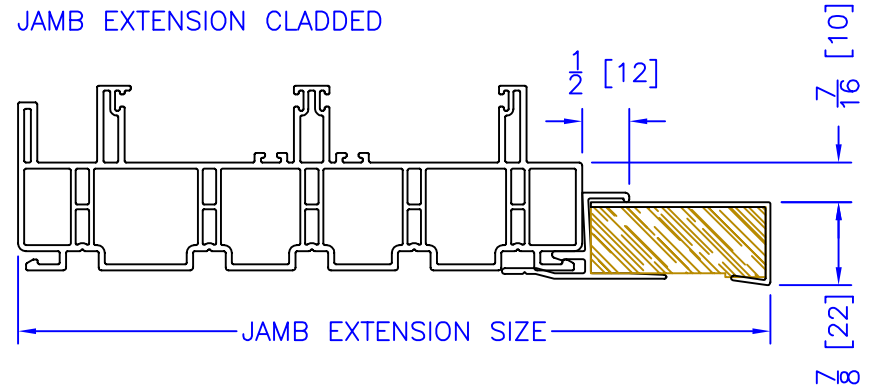

1/2" ADD ON DRYWALL RETURN

JAMB EXTENSION PVC

3/4" ADD ON DRYWALL RETURN

JAMB EXTENSION CLADDED

JAMB EXTENSION PRIMED

INTERIOR OPTIONS AND OFFSETS ARE THE SAME FOR BOTH THE SELECT & ESTATE PATIO DOOR FRAMES (THE SELECT PATIO DOOR FRAME IS SHOWN)