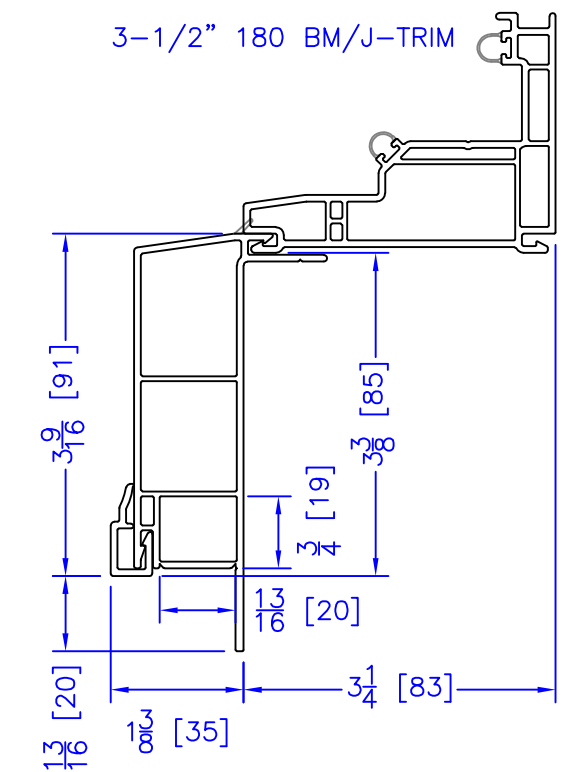

FLASHING FLANGE

1-1/2" RENO BM

1-1/2" EXTENDED BM/J-TRIM

1-1/2" BM/J-TRIM

SILL BM

7/8" BM/J-TRIM

2" 2-PC CONTOUR BM

2" 180 BM/J-TRIM

3-1/2" BM/J-TRIM

3-1/2" 180 BM/J-TRIM

FLUSH EXTENSION

1/4" J-CHANNEL

INTEGRAL NAILING FIN