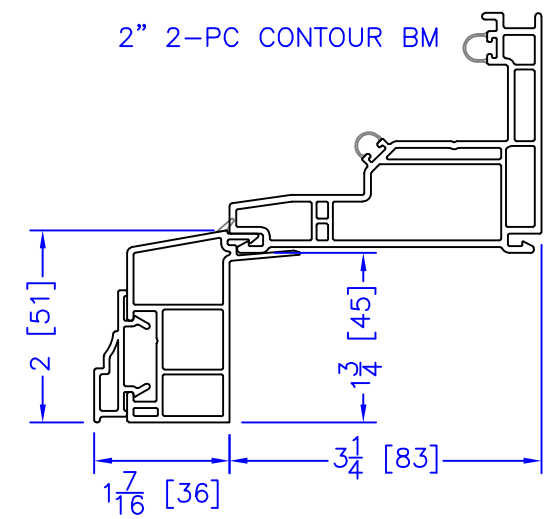

FLASHING FLANGE

1-1/2" RENO BM

1-1/2" EXTENDED BM/J-TRIM

1-1/2" BM/J-TRIM

SILL BM

7/8" BM/J-TRIM

2" 2-PC CONTOUR BM

2" 180 BM/J-TRIM

3-1/2" BM/J-TRIM

3-1/2" 180 BM/J-TRIM

FLUSH EXTENSION

1/4" J-CHANNEL

INTEGRAL NAILING FIN