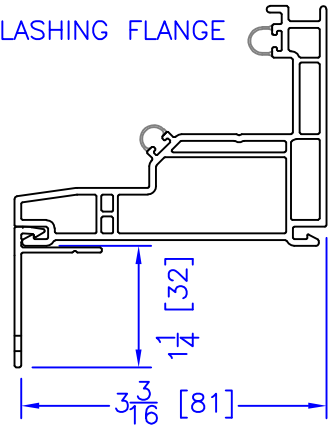

FLASHING FLANGE

1-1/2" RENO BM

1-1/2" EXTENDED BM/J-TRIM

1-1/2" BM/J-TRIM

SILL BM

7/8" BM/J-TRIM

2" 2-PC CONTOUR BM

2" 180 BM/J-TRIM

3-1/2" BM/J-TRIM

3-1/2" 180 BM/J-TRIM

FLUSH EXTENSION

1/4" J-CHANNEL

INTEGRAL NAILING FIN