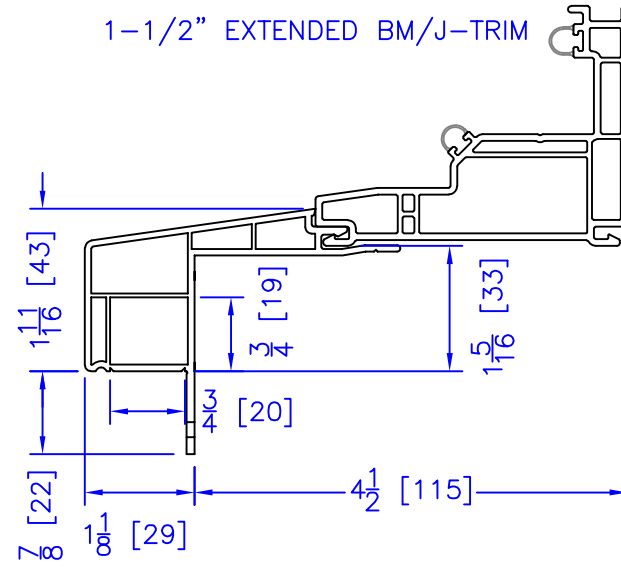

FLASHING FLANGE

1-1/2" RENO BM

1-1/2" EXTENDED BM/J-TRIM

1-1/2" BM/J-TRIM

SILL BM

7/8" BM/J-TRIM

2" 2-PC CONTOUR BM

2" 180 BM/J-TRIM

3-1/2" BM/J-TRIM

3-1/2" 180 BM/J-TRIM

FLUSH EXTENSION

1/4" J-CHANNEL

INTEGRAL NAILING FIN