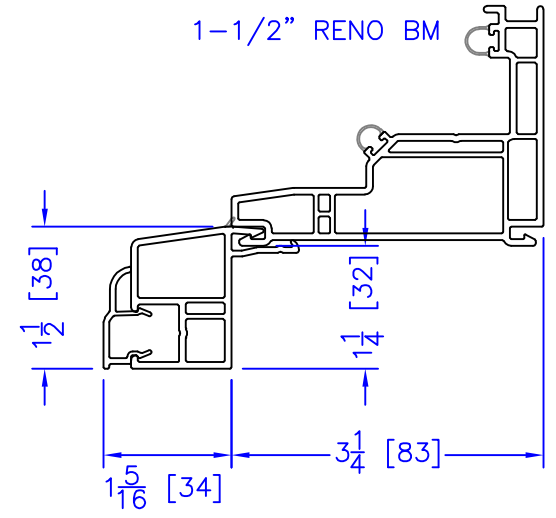

FLASHING FLANGE

1-1/2" RENO BM

1-1/2" EXTENDED BM/J-TRIM

1-1/2" BM/J-TRIM

SILL BM

7/8" BM/J-TRIM

2" 2-PC CONTOUR BM

2" 180 BM/J-TRIM

3-1/2" BM/J-TRIM

3-1/2" 180 BM/J-TRIM

FLUSH EXTENSION

1/4" J-CHANNEL

INTEGRAL NAILING FIN