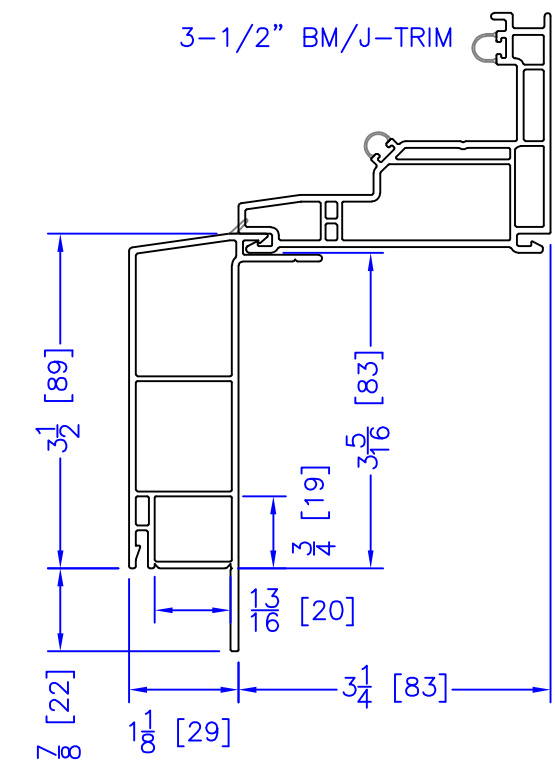

FLASHING FLANGE

1-1/2" RENO BM

1-1/2" EXTENDED BM/J-TRIM

1-1/2" BM/J-TRIM

SILL BM

7/8" BM/J-TRIM

2" 2-PC CONTOUR BM

2" 180 BM/J-TRIM

3-1/2" BM/J-TRIM

3-1/2" 180 BM/J-TRIM

FLUSH EXTENSION

1/4" J-CHANNEL

INTEGRAL NAILING FIN