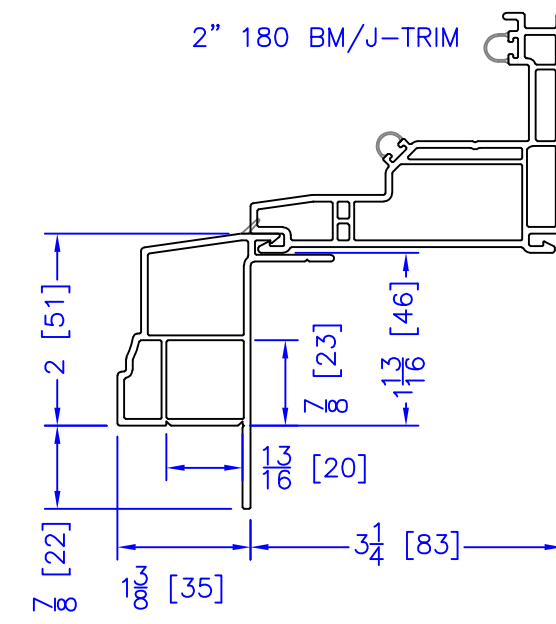

FLASHING FLANGE

1-1/2" RENO BM

1-1/2" EXTENDED BM/J-TRIM

1-1/2" BM/J-TRIM

SILL BM

7/8" BM/J-TRIM

2" 2-PC CONTOUR BM

2" 180 BM/J-TRIM

3-1/2" BM/J-TRIM

3-1/2" 180 BM/J-TRIM

FLUSH EXTENSION

1/4" J-CHANNEL

INTEGRAL NAILING FIN