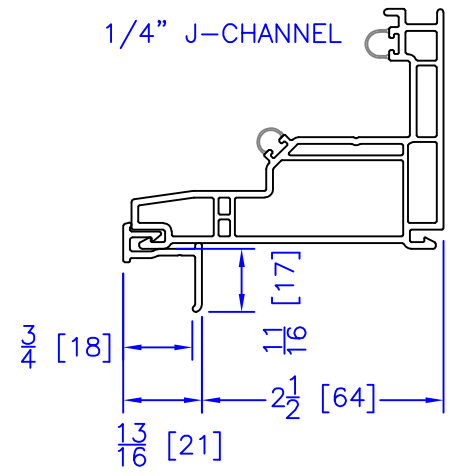

FLASHING FLANGE

1-1/2" RENO BM

1-1/2" EXTENDED BM/J-TRIM

1-1/2" BM/J-TRIM

SILL BM

7/8" BM/J-TRIM

2" 2-PC CONTOUR BM

2" 180 BM/J-TRIM

3-1/2" BM/J-TRIM

3-1/2" 180 BM/J-TRIM

FLUSH EXTENSION

1/4" J-CHANNEL

INTEGRAL NAILING FIN