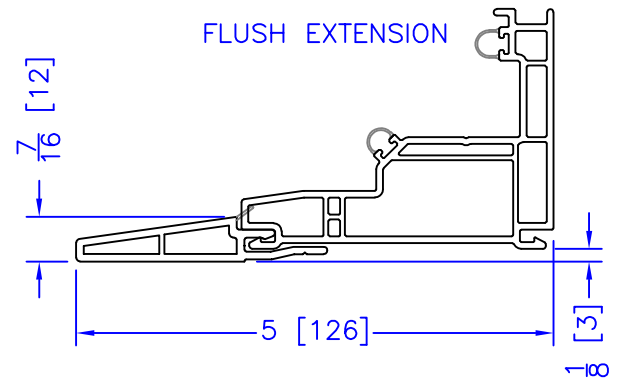

FLASHING FLANGE

1-1/2" RENO BM

1-1/2" EXTENDED BM/J-TRIM

1-1/2" BM/J-TRIM

SILL BM

7/8" BM/J-TRIM

2" 2-PC CONTOUR BM

2" 180 BM/J-TRIM

3-1/2" BM/J-TRIM

3-1/2" 180 BM/J-TRIM

FLUSH EXTENSION

1/4" J-CHANNEL

INTEGRAL NAILING FIN