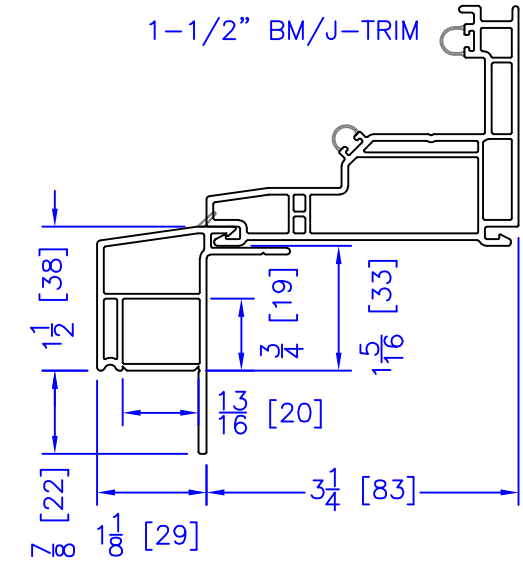

FLASHING FLANGE

1-1/2" RENO BM

1-1/2" EXTENDED BM/J-TRIM

1-1/2" BM/J-TRIM

SILL BM

7/8" BM/J-TRIM

2" 2-PC CONTOUR BM

2" 180 BM/J-TRIM

3-1/2" BM/J-TRIM

3-1/2" 180 BM/J-TRIM

FLUSH EXTENSION

1/4" J-CHANNEL

INTEGRAL NAILING FIN