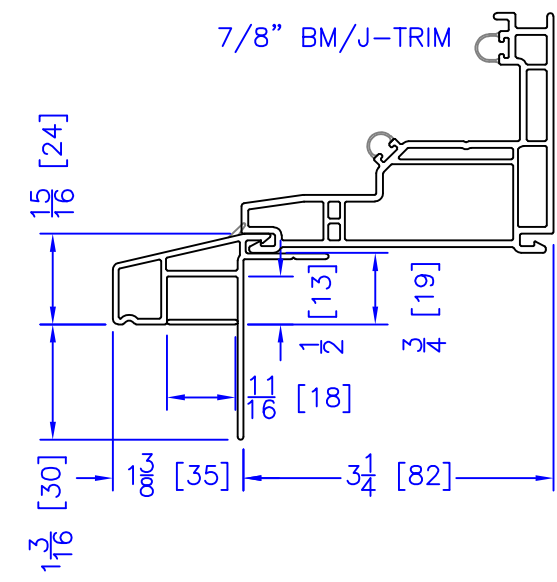

FLASHING FLANGE

1-1/2" RENO BM

1-1/2" EXTENDED BM/J-TRIM

1-1/2" BM/J-TRIM

SILL BM

7/8" BM/J-TRIM

2" 2-PC CONTOUR BM

2" 180 BM/J-TRIM

3-1/2" BM/J-TRIM

3-1/2" 180 BM/J-TRIM

FLUSH EXTENSION

1/4" J-CHANNEL

INTEGRAL NAILING FIN