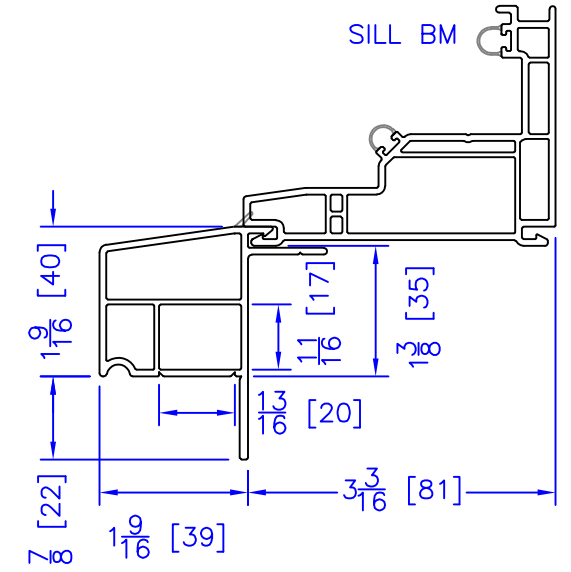

FLASHING FLANGE

1-1/2" RENO BM

1-1/2" EXTENDED BM/J-TRIM

1-1/2" BM/J-TRIM

SILL BM

7/8" BM/J-TRIM

2" 2-PC CONTOUR BM

2" 180 BM/J-TRIM

3-1/2" BM/J-TRIM

3-1/2" 180 BM/J-TRIM

FLUSH EXTENSION

1/4" J-CHANNEL

INTEGRAL NAILING FIN